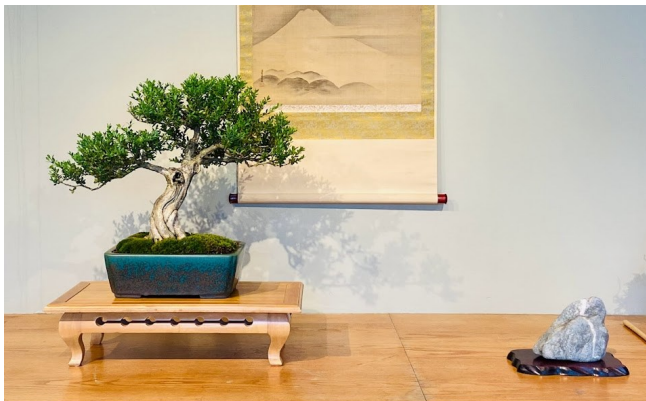

Visit Our Bonsai Vendors

Friday 9-4, Saturday 9-4, and Sunday 9-3. In the Visitor Center Auditorium and on the East Terrace between the Visitor Center and Bonsai Museum.

Artist Arlita Kadar
Bonsai Learning Center
Green Witch Gardens
Hollow Work Ceramics
Iron Wood Bonsai Studio
Kit Ruseau Ceramics
Meehan's Miniatures
Nature's Way Nursery
North American Satsuki Bonsai Center
Okie Bonsai
School of Fish Prints
Waldo Street Pottery
Young Choe Kusamono
PBA Member's Sales Table

Friday, May 9

1. 9 am-4pm **Bonsai Vendors**
   Visitor Center Auditorium and on the East Terrace
- 12-4 pm **PBA Bonsai Exhibition**
  Bonsai Museum Upper Courtyard