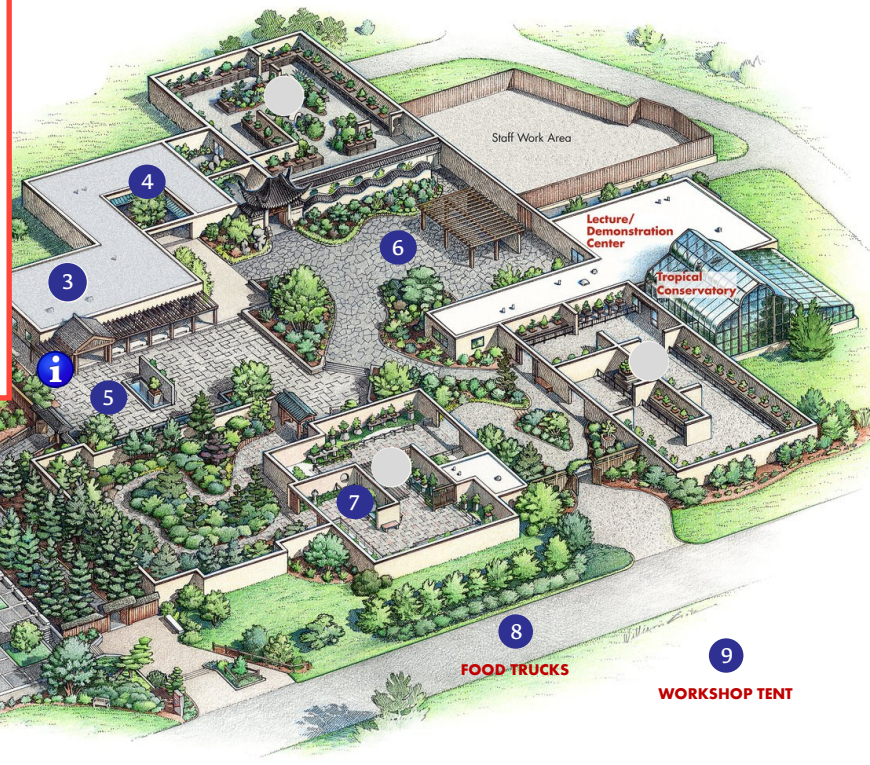

Potomac Bonsai Festival

A World Bonsai Day Celebration

May 9-11, 2025

with Guest Artists

Andrew Robson & Guy Guidry

The NATIONAL BONSAI FOUNDATION

Festival Map

- i** Festival Information
- 1** Visitor Center & Restrooms
- 2** East Terrace (Vendors)
- 3** Museum Exhibitions Gallery
- 4** Museum Special Exhibits Wing
- 5** Museum Upper Courtyard
- 6** Museum Lower Courtyard
- 7** Yamaki Pine, 400th Anniversary
- 8** Food Trucks
- 9** Workshop Tent

BONSAI VENDORS in the Auditorium and on the East Terrace

1 **i**

2 **i**

FOOD TRUCKS

WORKSHOP TENT

Festival information is also available online at

PotomacBonsai.com/pba-festival

PRESENTED BY
The Potomac Bonsai Association
IN COOPERATION WITH
The U.S. National Arboretum
The National Bonsai & Penjing Museum
The National Bonsai Foundation